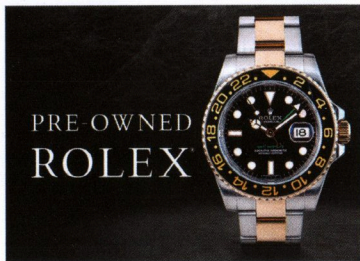

FREE GIFTS

MUST SEE BRANDS

DISCOVER SHOPPING IN THE ISLANDS

DI DIAMONDS®
INTERNATIONAL

FREE Diamonds International® Collectible Charm Bracelet & Grand Cayman Stingray Charm

No purchase necessary. Offer in effect while supplies last. Limit one offer per person.

FREE Diamond Heart Necklace with any diamond purchase at Diamonds International®.

No purchase necessary. Offer in effect while supplies last. Limit one offer per person.

THE PORT AND SHOPPING SHOW

TUNE IN FOR MORE INFORMATION ABOUT YOUR DESTINATION. WATCH **CHANNEL 9**

$500 USD OFF any Crown of Light 1ct. diamond

Exclusively at **DI DIAMONDS®** INTERNATIONAL

Applies exclusively to Crown of Light loose stones and those set in rings. 18K combination weight of 1ct.

BUYER'S FREE 60-DAY GUARANTEE + TERMS & CONDITIONS

BUYER'S FREE 60-DAY GUARANTEE

Shop with confidence. The merchants on this map have agreed to provide a 60-day guarantee to buyers. Under the Buyer's Guarantee, merchants will repair or replace unsatisfactory or defective merchandise. This guarantee excludes situations of theft, loss, buyer's negligence, or buyer's remorse; the same exclusion applies to custom orders and watches. Certain watches and other branded merchandise may require repair or replacement by the brand's service center, not the merchant listed on this map.

For purposes of assessing the quality of jewelry, only appraisals from gem laboratories or appraisals from independent and accredited graduate gemologists not affiliated with jewelry retailing are accepted. Watches and other branded merchandise valuation comparisons must be based on full-price retail prices offered by authorized brand retailers.

All returns must be authorized by the merchant. Many stores in port offer their own guarantees and return policies; please ask about individual store return policies prior to purchasing and see sales associates for additional information.

NEED TO MAKE A CLAIM?

If you become aware of a problem during your cruise, please contact the Shopping Ambassador on your ship for immediate assistance. If a problem arises after your cruise but within 60 days of the purchase date, you may initiate your claim by contacting the customer relations department at Real Focus Media. For Customer Service, please contact 2201SW 145th Ave., Ste. 201, Miramar, FL 33027 Toll Free: (866) 736-2375 E-mail: CS@realfocusmedia.net Hours: (EST) Monday – Thursday, 9:00 a.m. to 6:00 p.m. Friday 9:00 a.m. to 4:00 p.m.

PROGRAM COORDINATOR

The Port Shopping Program is offered and operated solely by Real Focus Media, which stands behind all customer relations claims relating to the guarantee. Participating merchants have paid an advertising fee to Real Focus Media for inclusion in this program. Real Focus Media is not owned by and is not an affiliate or subsidiary of Magical Cruise Company, Ltd.

PHOTO OF TURTLE BY CHARLIE REANEY / SHUTTERSTOCK.COM

CROWN OF LIGHT™

Look in the Diamond Light Performance Scope and receive **$50** towards your Crown of Light® purchase.

Some exclusions may apply.

SAFI KILIMA™
TANZANITE

Receive a **FREE** Omega Necklace and Tanzanite pendant with every Safi Kilima™ Tanzanite purchase.

No purchase necessary. Offer in effect while supplies last. Limit one offer per person.