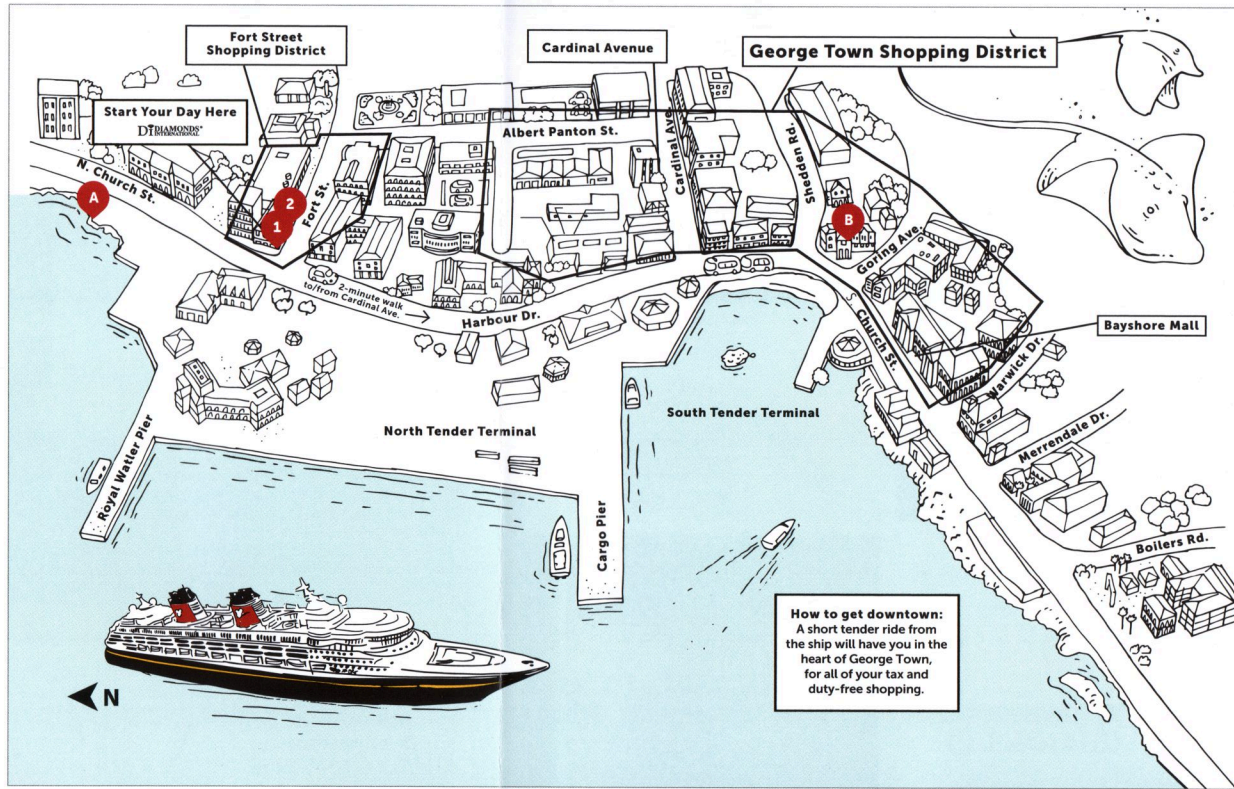

PRESENT THIS COUPON AT ANY **DIAMONDS INTERNATIONAL[®]** STORE AND RECEIVE YOUR **FREE CHARM BRACELET**

TRAVEL FACTS

Shopping Ambassador:

See your Shopping Ambassador for Shopping Tips and Port Maps. Don't forget to take this map ashore for your **FREE** in-port gift coupons.

Credit Cards:

Major credit cards are accepted in all the guaranteed and recommended stores ashore.

Taxi:

Affordable and easy to find near the port.

Tender Ride:

If the ship is at an anchor, guests should expect a short 10-minute tender ride.

ALL GUARANTEED & RECOMMENDED STORES ON THIS MAP WILL ACCEPT U.S. DOLLARS.

GRAND CAYMAN

This guide is specially prepared by Real Focus Media and our Shopping Ambassador Program and is intended to assist you during your visit to this port. Please note that the information and prices provided in this map are subject to change without notice. We apologize for any inconvenience, but Disney Cruise Line cannot accept responsibility for any deviations. Thank you.