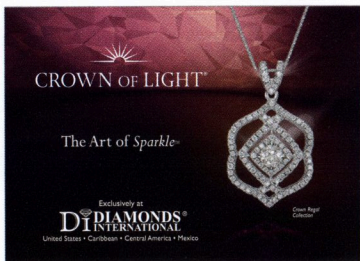

FREE GIFTS

MUST SEE BRANDS

DISCOVER SHOPPING IN THE ISLANDS

DI DIAMONDS®
INTERNATIONAL

FREE Diamonds International® Collectible Charm Bracelet & Grand Cayman Stingray Charm

No purchase necessary. Offer in effect while supplies last. Limit one offer per person.

FREE Diamond Heart Necklace with any diamond purchase at Diamonds International®.

No purchase necessary. Offer in effect while supplies last. Limit one offer per person.

THE PORT AND SHOPPING SHOW

TUNE IN FOR MORE INFORMATION ABOUT YOUR DESTINATION. WATCH **CHANNEL 9**

$500 USD OFF any Crown of Light 1ct. diamond

Exclusively at **DI DIAMONDS®** INTERNATIONAL

Applies exclusively to Crown of Light loose stones and those set in rings. 18K combination weight of 1ct.

BUYER'S FREE 60-DAY GUARANTEE + TERMS & CONDITIONS

BUYER'S FREE 60-DAY GUARANTEE

Shop with confidence. The merchants on this map have agreed to provide a 60-day guarantee to buyers. Under the Buyer's Guarantee, merchants will repair or replace unsatisfactory or defective merchandise. This guarantee excludes situations of theft, loss, buyer's negligence, or buyer's remorse; the same exclusion applies to custom orders and watches. Certain watches and other branded merchandise may require repair or replacement by the brand's service center, not the merchant listed on this map.

For purposes of assessing the quality of jewelry, only appraisals from gem laboratories or appraisals from independent and accredited graduate gemologists not affiliated with jewelry retailing are accepted. Watches and other branded merchandise valuation comparisons must be based on full-price retail prices offered by authorized brand retailers.

All returns must be authorized by the merchant. Many stores in port offer their own guarantees and return policies; please ask about individual store return policies prior to purchasing and see sales associates for additional information.

NEED TO MAKE A CLAIM?

If you become aware of a problem during your cruise, please contact the Shopping Ambassador on your ship for immediate assistance. If a problem arises after your cruise but within 60 days of the purchase date, you may initiate your claim by contacting the customer relations department at Real Focus Media. For Customer Service, please contact 2201SW 145th Ave., Ste. 201, Miramar, FL 33027 Toll Free: (866) 736-2375 E-mail: CS@realfocusmedia.net Hours: (EST) Monday – Thursday, 9:00 a.m. to 6:00 p.m. Friday 9:00 a.m. to 4:00 p.m.

PROGRAM COORDINATOR

The Port Shopping Program is offered and operated solely by Real Focus Media, which stands behind all customer relations claims relating to the guarantee. Participating merchants have paid an advertising fee to Real Focus Media for inclusion in this program. Real Focus Media is not owned by and is not an affiliate or subsidiary of Magical Cruise Company, Ltd.

PHOTO OF TURTLE BY CHARLIE REANEY / SHUTTERSTOCK.COM

CROWN OF LIGHT™

Look in the Diamond Light Performance Scope and receive **$50** towards your Crown of Light® purchase.

Some exclusions may apply.

SAFI KILIMA™
TANZANITE

Receive a **FREE** Omega Necklace and Tanzanite pendant with every Safi Kilima™ Tanzanite purchase.

No purchase necessary. Offer in effect while supplies last. Limit one offer per person.