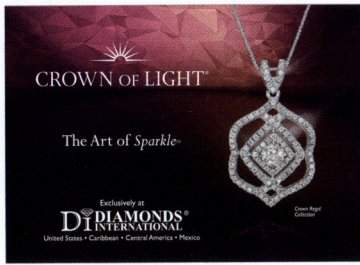

FREE GIFTS

DI DIAMONDS®
INTERNATIONAL

FREE Diamonds International® Collectible Charm Bracelet & Falmouth Gecko Charm

No purchase necessary. Offer in effect while supplies last. Limit one offer per person.

FREE Diamond Heart Necklace with any diamond purchase at Diamonds International®.

Limit one per person. Offer in effect while supplies last.

CROWN OF LIGHT™

Look in the Diamond Light Performance Scope and receive $50 towards your Crown of Light® purchase.

Exclusions may apply.

SAFI KILIMA™
TANZANITE

Receive a FREE Omega Necklace and Tanzanite pendant with every Safi Kilima® Tanzanite purchase.

Limit one per person. Offer in effect while supplies last.

MUST SEE BRANDS

BUYER'S FREE 60-DAY GUARANTEE + TERMS & CONDITIONS

BUYER'S FREE 60-DAY GUARANTEE
Shop with confidence. The merchants on this map have agreed to provide a 60-day guarantee to buyers. Under the Buyer's Guarantee, merchants will repair or replace unsatisfactory or defective merchandise. This guarantee excludes situations of theft, loss, buyer's negligence, or buyer's remorse; the same exclusion applies to custom orders and watches. Certain watches and other branded merchandise may require repair or replacement by the brand's service center, not the merchant listed on this map.

For purposes of assessing the quality of jewelry, only appraisals from gem laboratories or appraisals from independent and accredited graduate gemologists not affiliated with jewelry retailing are accepted. Watches and other branded merchandise valuation comparisons must be based on full-price retail prices offered by authorized brand retailers.

All returns must be authorized by the merchant. Many stores in port offer their own guarantees and return policies; please ask about individual store return policies prior to purchasing and see sales associates for additional information.

NEED TO MAKE A CLAIM?
If you become aware of a problem during your cruise, please contact the Shopping Ambassador on your ship for immediate assistance. If a problem arises after your cruise but within 60 days of the purchase date, you may initiate your claim by contacting the customer relations department at Real Focus Media. For Customer Service, please contact 2201SW 145th Ave., Ste. 201, Miramar, FL 33027 Toll Free: (866) 736-2375 E-mail: CS@realfocusmedia.net Hours: (EST) Monday – Thursday, 9:00 a.m. to 6:00 p.m. Friday 9:00 a.m. to 4:00 p.m.

PROGRAM COORDINATOR
The Port Shopping Program is offered and operated solely by Real Focus Media, which stands behind all customer relations claims relating to the guarantee. Participating merchants have paid an advertising fee to Real Focus Media for inclusion in this program. Real Focus Media is not owned by and is not an affiliate or subsidiary of Magical Cruise Company, Ltd.

PHOTO OF THE PORT FALMOUTH BY IRINA WILHAUK / SHUTTERSTOCK.COM