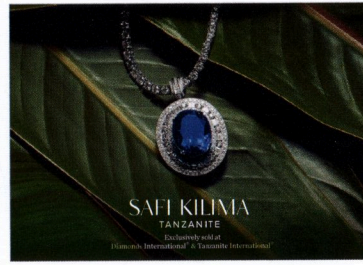

FREE GIFTS

DI DIAMONDS®
INTERNATIONAL

FREE Diamonds International® Collectible Charm Bracelet & Falmouth Gecko Charm

No purchase necessary. Offer in effect while supplies last. Limit one offer per person.

FREE Diamond Heart Necklace with any diamond purchase at Diamonds International®.

Limit one per person. Offer in effect while supplies last.

CROWN OF LIGHT™

Look in the Diamond Light Performance Scope and receive $50 towards your Crown of Light® purchase.

Exclusions may apply.

SAFI KILIMA™
TANZANITE

Receive a FREE Omega Necklace and Tanzanite pendant with every Safi Kilima® Tanzanite purchase.

Limit one per person. Offer in effect while supplies last.

MUST SEE BRANDS

BUYER'S FREE 60-DAY GUARANTEE + TERMS & CONDITIONS

BUYER'S FREE 60-DAY GUARANTEE
Shop with confidence. The merchants on this map have agreed to provide a 60-day guarantee to buyers. Under the Buyer's Guarantee, merchants will repair or replace unsatisfactory or defective merchandise. This guarantee excludes situations of theft, loss, buyer's negligence, or buyer's remorse; the same exclusion applies to custom orders and watches. Certain watches and other branded merchandise may require repair or replacement by the brand's service center, not the merchant listed on this map.

For purposes of assessing the quality of jewelry, only appraisals from gem laboratories or appraisals from independent and accredited graduate gemologists not affiliated with jewelry retailing are accepted. Watches and other branded merchandise valuation comparisons must be based on full-price retail prices offered by authorized brand retailers.

All returns must be authorized by the merchant. Many stores in port offer their own guarantees and return policies; please ask about individual store return policies prior to purchasing and see sales associates for additional information.

NEED TO MAKE A CLAIM?
If you become aware of a problem during your cruise, please contact the Shopping Ambassador on your ship for immediate assistance. If a problem arises after your cruise but within 60 days of the purchase date, you may initiate your claim by contacting the customer relations department at Real Focus Media. For Customer Service, please contact 2201SW 145th Ave., Ste. 201, Miramar, FL 33027 Toll Free: (866) 736-2375 E-mail: CS@realfocusmedia.net Hours: (EST) Monday – Thursday, 9:00 a.m. to 6:00 p.m. Friday 9:00 a.m. to 4:00 p.m.

PROGRAM COORDINATOR
The Port Shopping Program is offered and operated solely by Real Focus Media, which stands behind all customer relations claims relating to the guarantee. Participating merchants have paid an advertising fee to Real Focus Media for inclusion in this program. Real Focus Media is not owned by and is not an affiliate or subsidiary of Magical Cruise Company, Ltd.

PHOTO OF THE PORT FALMOUTH BY IRINA WILHAUK / SHUTTERSTOCK.COM