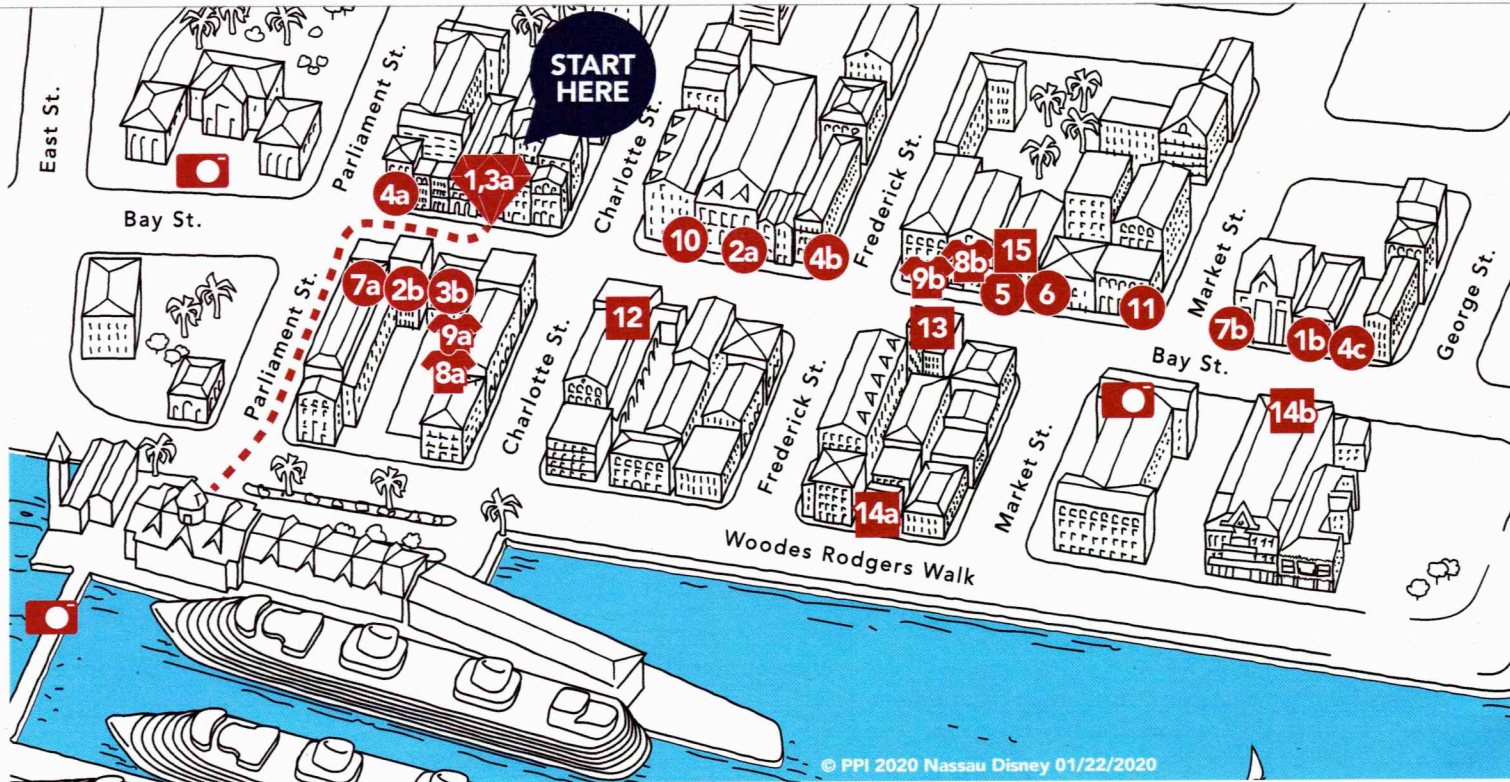

SHOPPING ASHORE HIGHLIGHTS • Nassau

© PPI 2020 Nassau Disney 01/22/2020

DIAMONDS INTERNATIONAL

Luxury Stores

Local Stores

Photo Ops

Apparel & Home

1ab

DIAMONDS INTERNATIONAL

Largest Tax & Duty-Free Jewelry & Watch Retailer in the Caribbean

- Lifetime upgrade policy guaranteed - customize your jewelry today
- Round vs. Crown of Light? Find out which diamond sparkles more
- Brands: Crown of Light, Forevermark, Safi Kilima Tanzanite & more
- Collect a complimentary charm bracelet & unique charm today

2a

TANZANITE INTERNATIONAL

Unrivald Selection of Tanzanite Jewelry for 20+ years

- Discover Safi Kilima Tanzanite, the Caribbean's #1 tanzanite brand
- Highest quality Safi Kilima Tanzanite gemstone up to 100+ cts
- Custom design your own diamond or tanzanite jewelry
- Be one of a kind, buy one of a kind - Crown of Light

2b

TAG HEUER BOUTIQUE

TAG Heuer has Pioneered Swiss Watch Making Since 1860

- World leader in prestigious & high precision chronographs
- Discover unique, exceptional timepieces & limited editions

3a

DIAMONDS INTERNATIONAL WATCH & DESIGN

Discover a World of Luxurious Timepieces, Trends & Designer Jewelry

- Find the finest luxury timepieces for him & her
- Home to the exclusive Crown of Light Hublot watch
- Watches for every occasion sport, dressy, daily, or connoisseur watches
- Timepieces: Bremont, Philip Stein, Zenith, Fendi & Longines

3b

LONGINES BOUTIQUE

Tradition, Elegance & Performance Since 1832

- Discover an extensive selection including limited editions
- One of only 3 boutiques in North America & the Caribbean

4abc

EFFY JEWELRY

Colored Diamond & Gemstone Specialists

- NYC based Fine Jewelry Designer / Manufacturer Effy Hematian
- DiVersa Collection: the original changeable jewelry starting at $395
- Watercolors Collection: inspired by the colors of the Caribbean

5

KAY'S FINE JEWELRY

Luxury with a Family Touch

- Exclusive Kay's Ammolite pendant for $195
- Largest selection of colored diamonds in the Caribbean
- Must see: Circle of Love & Caribbean Wave designs

6

ALEX AND ANI BOUTIQUE

Made in America With Love

- Exclusive Bahamas bangle infused with positive energy
- Meaningful, eco-conscious jewelry & accessories

7ab

COLOMBIAN EMERALDS INTERNATIONAL

Emerald & Gemstone Specialists

- Over 40 years in the Caribbean with more than 50 locations
- Brands: Bulova, Citizen, Lauren G. Adams, MarahLago, Lois Hill & Tissot
- Shop our WOW Finds while in port. Prices starting from $599