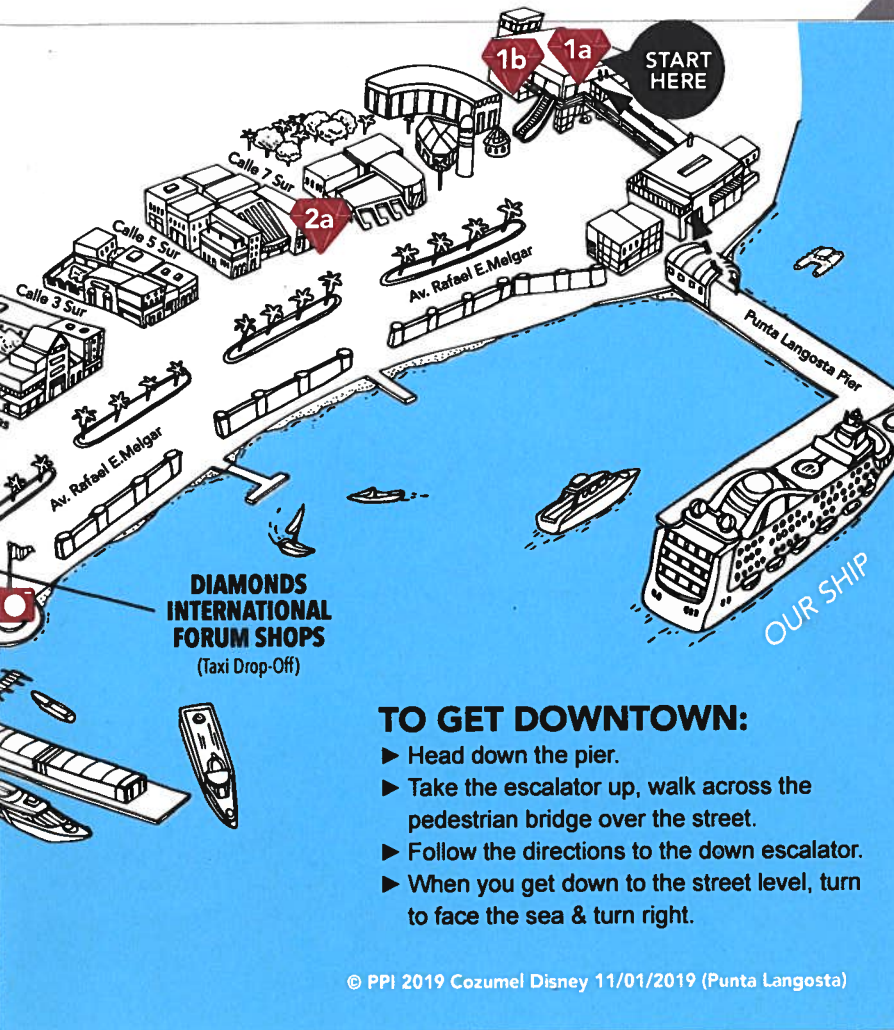

Authorized Retailers & Luxury Brand Locator

TO GET DOWNTOWN:

- Head down the pier.
- Take the escalator up, walk across the pedestrian bridge over the street.
- Follow the directions to the down escalator.
- When you get down to the street level, turn to face the sea & turn right.

© PPI 2019 Cozumel Disney 11/01/2019 (Punta Langosta)

Local Stores Photo Ops Apparel & Home

7 CARILOHA HOME

Live Comfier, Cooler, Cleaner with Bamboo Bedding

- Why Bamboo? Twice as soft and 3° cooler than cotton
- Bamboo Mattress: Relieves pressure, repels odors & mites
- Comfort Base: Adjust bed to ideal sleep position
- Bamboo Bath: towel sets, bath sheets, towels
- Bamboo Bedding & Bath ship free to continental U.S.

8 ORIENTAL BAZAAR

Exquisite Rugs at Incredible Prices

- Exquisite antique, classic, contemporary and traditional rugs
- No middle man: from our looms to your rooms, free shipping worldwide
- Carpets & rugs made from wool, cotton & bamboo
- Each rug comes with a certificate of origin - 50% off US retail

9 SPICE & TEA MARKET

100% Natural & Organic Spices for Everyone

- Great selection of herbs & spices from Mexico
- Organic teas, coffee, hot sauces, chocolate & vanilla
- Discover local spices; 6-pack salsa $35-$49

LUXURY WATCHES & JEWELRY

BREITLING • Diamonds International • DI Watch & Design
• DI Forum Shops

BREMONT • Diamonds International • DI Watch & Design
• DI Forum Shops

COUTURE COLLECTION • Diamonds International

FOREVERMARK • Diamonds International

HUBLOT • Diamonds International • DI Forum Shops

PHILIP STEIN • Diamonds International • DI Watch & Design
• DI Forum Shops

TAG HEUER • Diamonds International • DI Forum Shops

ZENITH • Diamonds International • DI Watch & Design

DESIGNER JEWELRY

ALEX AND ANI • Milano Diamond Gallery

CROWN OF LIGHT • Diamonds International
• DI Watch & Design

DANCING COLLECTION • Milano Diamond Gallery

DIVERSA COLLECTION • EFFY Jewelry

EFFY HEMATIAN NEW YORK COLLECTION • EFFY Jewelry

JOHN HARDY • Diamonds International

KABANA • Milano Diamond Gallery

KORITE AMMOLITE • EFFY Jewelry • Milano Diamond Gallery

LIMITED EDITION COLLECTION BY EFFY • EFFY Jewelry

MARK HENRY ALEXANDRITE • EFFY Jewelry
• Milano Diamond Gallery

PHILIP STEIN SLEEP BRACELET • Diamonds International
• DI Watch & Design
• DI Forum Shops

RUSSALITE • EFFY Jewelry

SAFI KILIMA TANZANITE • Diamonds International
• Tanzanite International

WATERCOLORS COLLECTION • EFFY Jewelry