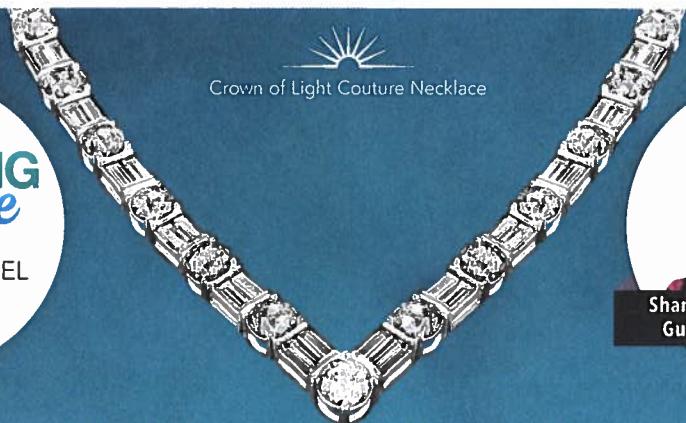

Crown of Light Couture Necklace

Shannon, Your Port Shopping Guide, has your VIP Cards.

Port Shopping Information

COZUMEL

Contact

WAVE TO WAVE: 36311
STATEROOM: ADD 41+36311

Location

50 MILES SOUTH
OF CANCÚN