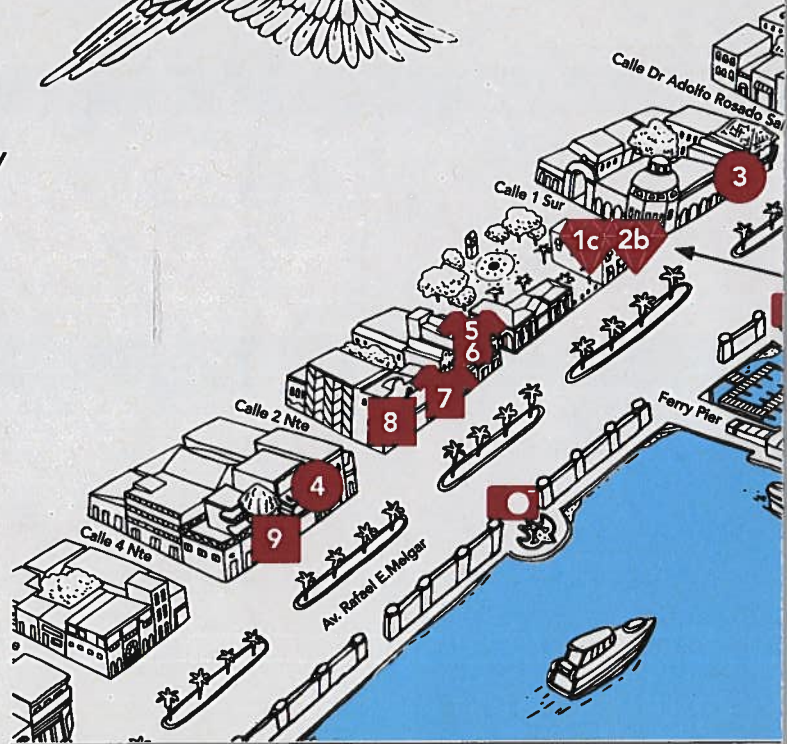

1a

DIAMONDS INTERNATIONAL

Largest Tax & Duty-Free Jewelry & Watch Retailer in the Caribbean

- Lifetime upgrade policy guaranteed - customize your jewelry today
- Round vs. Crown of Light? Find out which diamond sparkles more
- Brands: Crown of Light, Forevermark, Safi Kilima Tanzanite & more
- Designer Jewelry: Couture Collection & John Hardy
- Largest inventory of GIA / EGL / AGS Certified Diamonds
- Collect a complimentary charm bracelet & unique charm today

1b

DIAMONDS INTERNATIONAL WATCH & DESIGN

Discover a World of Luxurious Timepieces, Trends & Designer Jewelry

- Find the finest luxury timepieces for him & her
- Home to the exclusive Crown of Light Hublot watch
- Watches for every occasion sport, dressy, daily, or connoisseur watches
- Discover the latest trends & styles
- Timepieces: Breitling, Bremont, Hublot, Philip Stein, TAG Heuer & Zenith

1c

DIAMONDS INTERNATIONAL FORUM SHOPS

Watches, Luxury Timepieces & Jewelry

- Creating special moments for over 5 million guests
- Boutiques: Breitling destination, Bvlgari, Hublot & TAG Heuer
- Brands: Crown of Light Couture Collection, Bremont, John Hardy, Philip Stein, Safi Kilima Tanzanite, Fendi, Movado & more

2ab

TANZANITE INTERNATIONAL

Unrivaled Selection of Tanzanite Jewelry for 20+ years

- Discover Safi Kilima Tanzanite, the Caribbean's #1 tanzanite brand
- Highest quality Safi Kilima Tanzanite gemstone up to 100+ cts
- Custom design your own diamond or tanzanite jewelry
- Be one of a kind, Buy one of a kind - Crown of Light
- Home to the Saf Kilima Tanzanite, rich purple & blue hues

3

EFFY JEWELRY

Colored Diamond & Gemstone Specialists