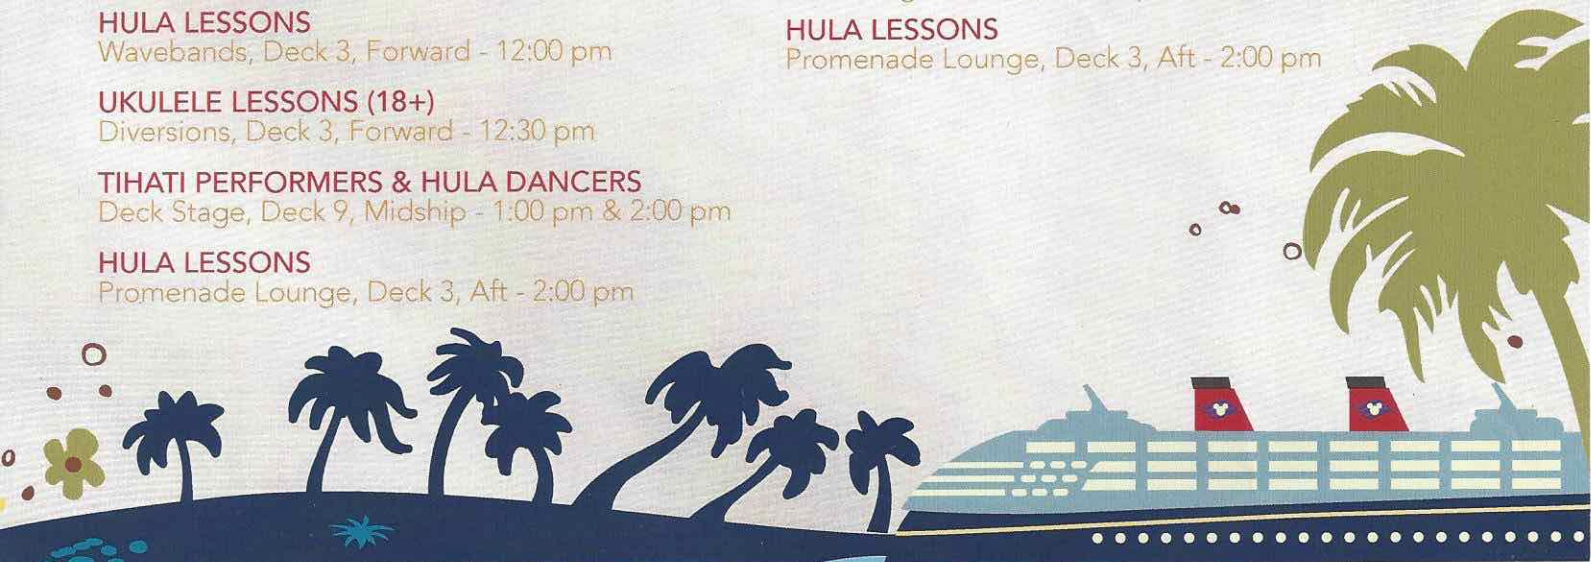

LEI MAKING
Animator's Palate, Deck 4, Aft - 2:00 pm

WEDNESDAY - DAY AT SEA 2
**HAWAIIAN HISTORIAN PRESENTATION:
THE ART OF HULA**
Walt Disney Theatre, Deck 4, Forward - 9:30 am

LEI MAKING
Animator's Palate, Deck 4, Aft - 9:00 am & 11:00 am

TIHATI PERFORMERS
Quiet Cove Pool, Deck 9, Forward - 11:45 am

HULA LESSONS
Wavebands, Deck 3, Forward - 12:00 pm

UKULELE LESSONS (18+)
Diversions, Deck 3, Forward - 12:30 pm

TIHATI PERFORMERS & HULA DANCERS
Deck Stage, Deck 9, Midship - 1:00 pm & 2:00 pm

HULA LESSONS
Promenade Lounge, Deck 3, Aft - 2:00 pm

THURSDAY - DAY AT SEA 3
**HAWAIIAN HISTORIAN PRESENTATION:
PREPARE A HAWAIIAN FEAST**
Walt Disney Theatre, Deck 4, Forward - 9:30 am

UKULELE LESSONS
Promenade Lounge, Deck 3, Aft - 10:15 am

HULA LESSONS (18+)
Wavebands, Deck 3, Forward - 12:00 pm

LEI MAKING
Animator's Palate, Deck 4, Aft - 1:30 pm & 2:30 pm

TIHATI PERFORMERS & HULA DANCERS
Promenade Lounge, Deck 3, Aft - 7:30 pm, 9:30 pm & 10:30 pm

FRIDAY - DAY AT SEA 4
**HAWAIIAN HISTORIAN PRESENTATION:
LIVING ALOHA**
Walt Disney Theatre, Deck 4, Forward - 9:30 am

TIHATI PERFORMERS
Quiet Cove Pool, Deck 9, Forward - 11:45 am

LEI MAKING
Animator's Palate, Deck 4, Aft - 12:00 pm

HULA LESSONS
Wavebands, Deck 3, Forward - 12:00 pm

LEI MAKING (18+)
Animator's Palate, Deck 4, Aft - 1:00 pm

TIHATI PERFORMERS & HULA DANCERS
Deck Stage, Deck 9, Midship - 1:00 pm & 2:00 pm

HULA LESSONS
Promenade Lounge, Deck 3, Aft - 2:00 pm