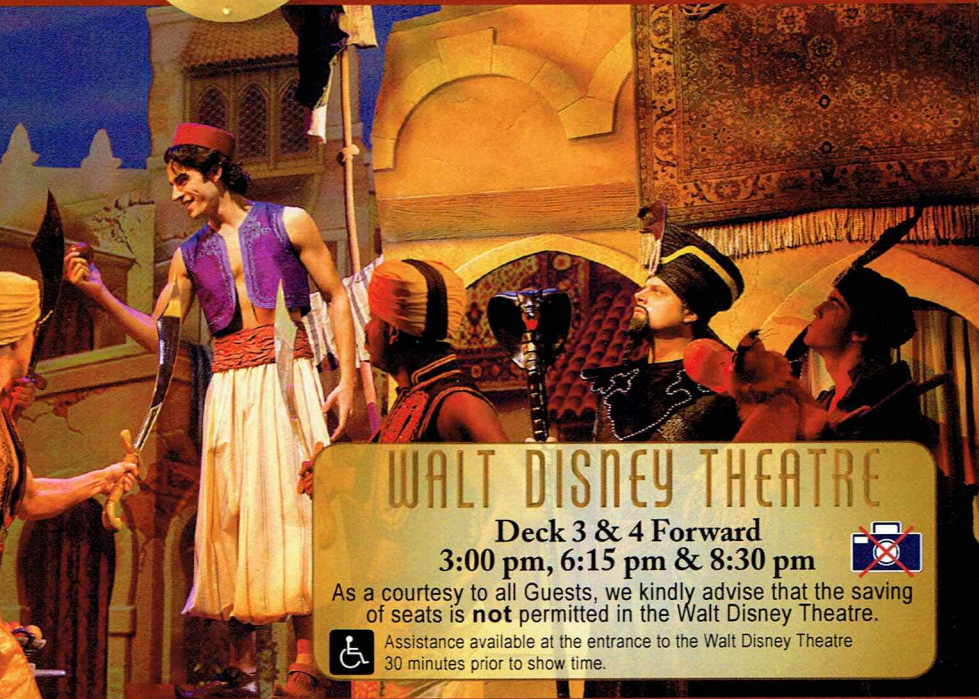

PERSONAL NAVIGATOR

SUNDAY, FEBRUARY 1, 2015

Sunrise: 6:51 am Sunset: 5:38 pm
Evening Attire: Formal

Today: Sunny High: 70°F/21°C
Tomorrow: Cloudy High: 72°F/22°C

DAY AT SEA

New to Disney Cruise Line,
"Disney's Aladdin - A Musical Spectacular"

A fast-paced, musical comedy based on the beloved animated film.

Aladdin, the "street rat" of Agrabah, meets a wise-cracking Genie, battles the evil Jafar, and falls in love with the beautiful and spirited Princess Jasmine. Disney storytelling at its best.

Disney Fantasy's Whistle

Will be played after today's noon announcement

The Disney Fantasy's whistle, a prominent element of the "Sailing Away" deck party at the start of the cruise, is quite the musical talent. It's able to perform not just the first musical line of "When You Wish Upon a Star" but also the second line of the song ("makes no difference who you are") plus several measures of "Yo Ho (A Pirate's Life for Me)," "It's a Small World," "Be Our Guest," "Hi Diddle Dee Dee (An Actor's Life for Me)" and "A Dream is a Wish."

DISNEY ANIMATION: CREATING A CHARACTER

D Lounge, Deck 4, Midship - 9:45 am
 Go behind the scenes at Walt Disney Animation Studios as Walt Disney himself talks about his most famous characters, then learn the basic techniques of drawing Mickey and Donald in this fun and interesting enrichment program.