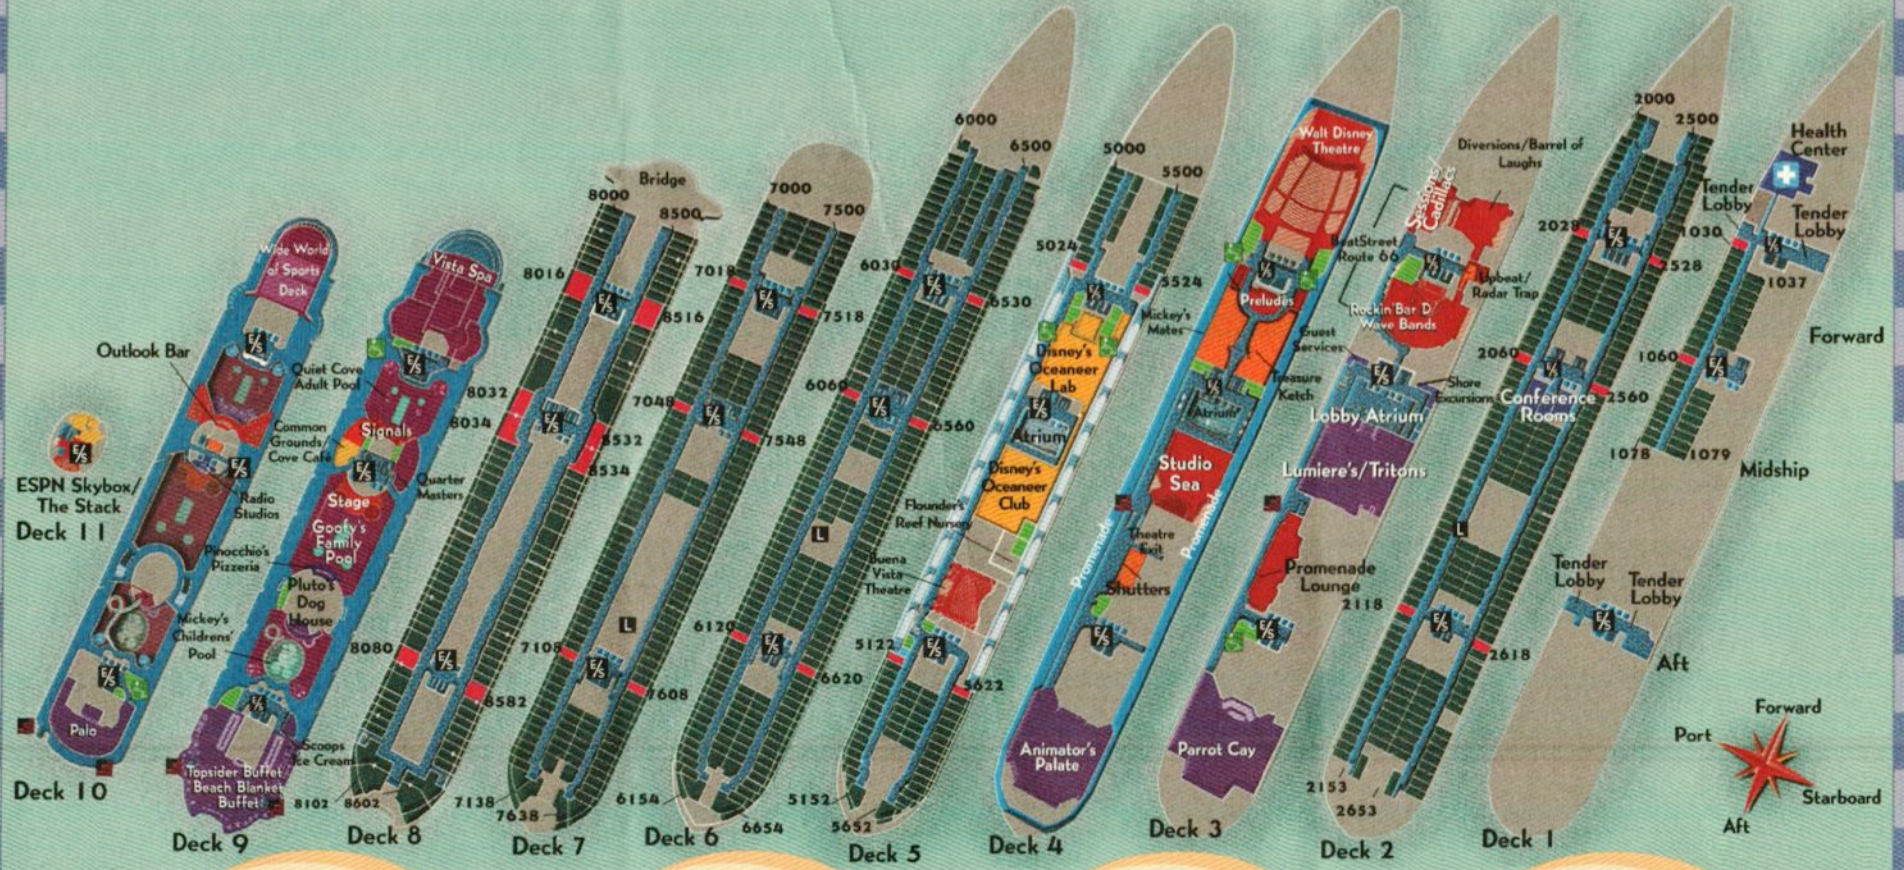

# Disney Cruise Line Ship Map

For your convenience, rooms near the elevator have been highlighted. ODD numbered rooms face the EVEN numbered rooms. All rooms run in consecutive order.

- |  |                                      |  |                   |  |                   |
|--|--------------------------------------|--|-------------------|--|-------------------|
|  | Children and Teen                    |  | Recreation        |  | Walkways/Internal |
|  | Entertainment: Nightlife and Lounges |  | Restrooms         |  | Accessible        |
|  | Food & Beverage                      |  | Services          |  | Elevator/Stairs   |
|  | Merchandise                          |  | Staterooms        |  | Stairs            |
|  | Non-Guest Areas                      |  | Walkways/External |  | Guest Laundry     |

- Overall length: 964 feet
- Gross tonnage: 83,300
- 875 Staterooms
- Ships' registry: The Bahamas
- Home port: Port Canaveral