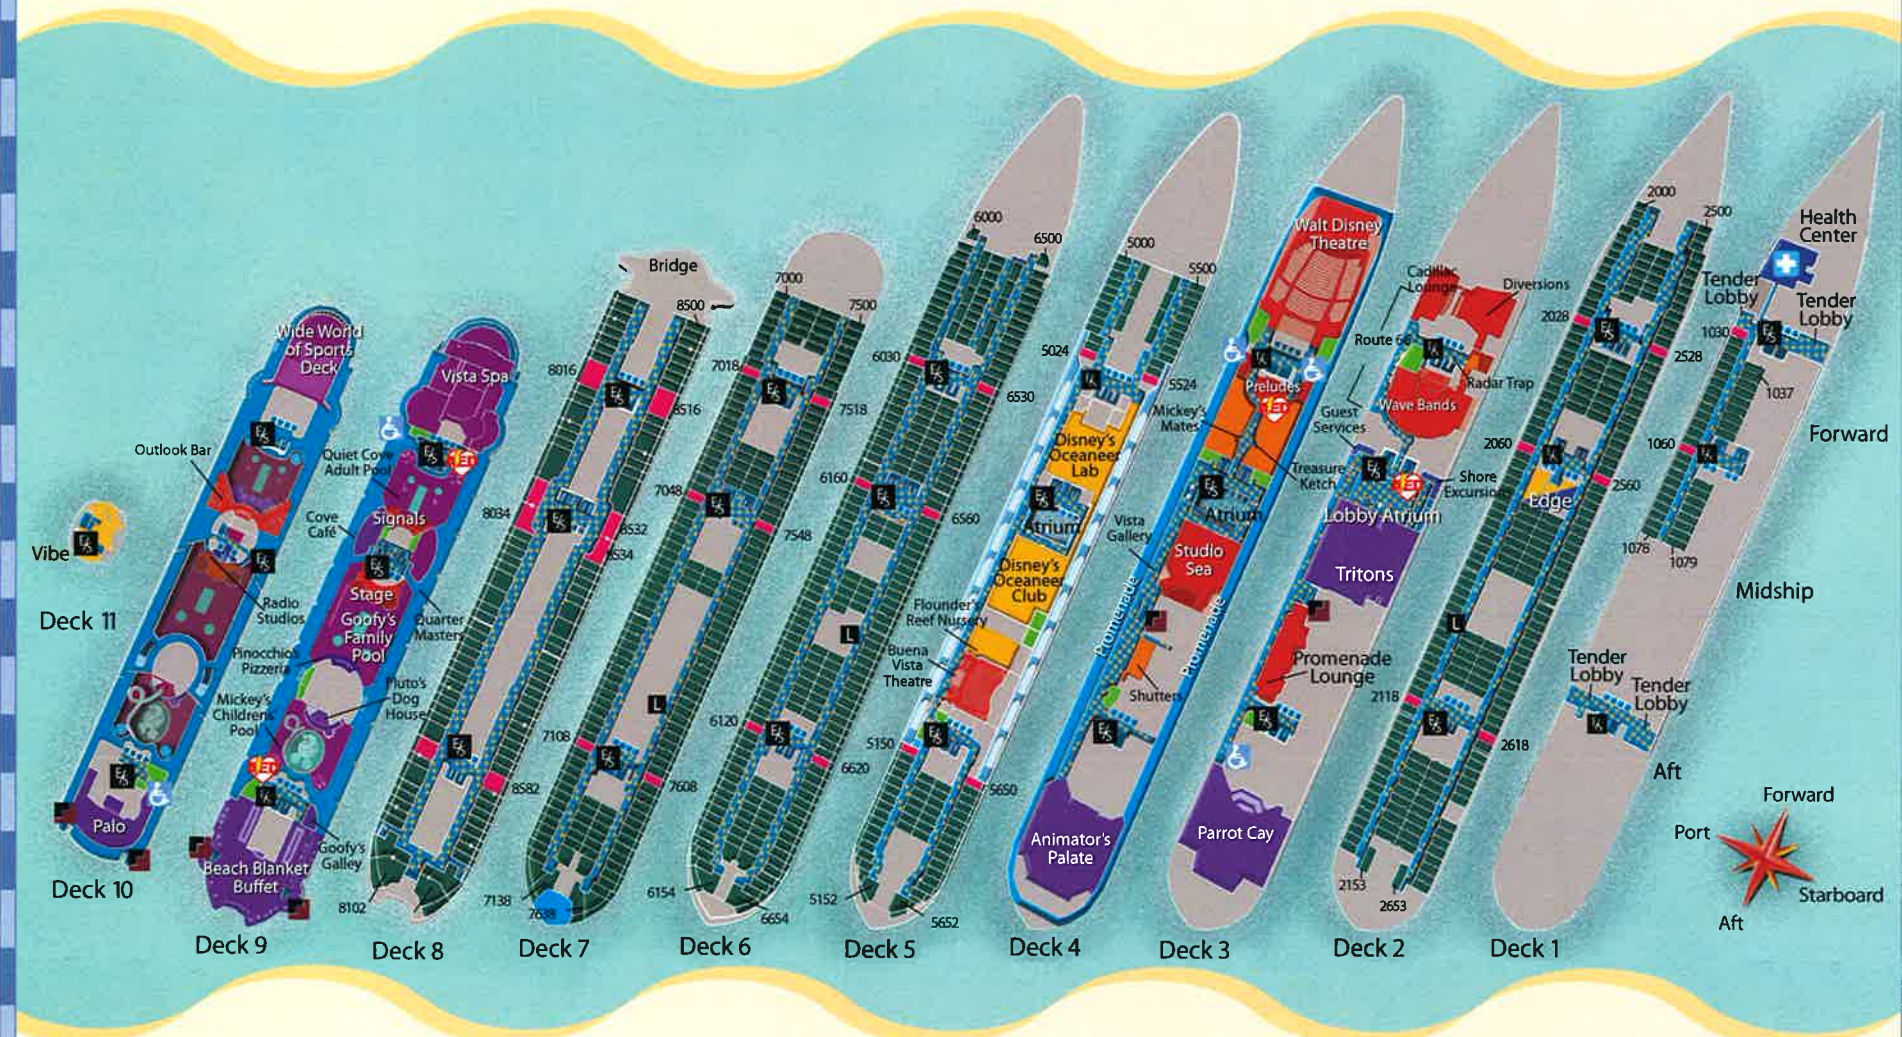

Disney Cruise Line Ship Map

For your convenience, rooms near the elevator have been highlighted. ODD numbered rooms face the EVEN numbered rooms. All rooms run in consecutive order.

- Children and Teen
- Entertainment: Nightlife and Lounges
- Food & Beverage
- Merchandise
- Non-Guest Areas
- Restrooms
- Services
- Staterooms
- Walkways/External

- Walkways/Internal
- Accessible
- Elevator/Stairs
- Stairs
- Guest Laundry
- Automated External Defibrillator locations

- Overall length: 964 feet
- Gross tonnage: 83,300
- 875 Staterooms
- Ship's registry: The Bahamas