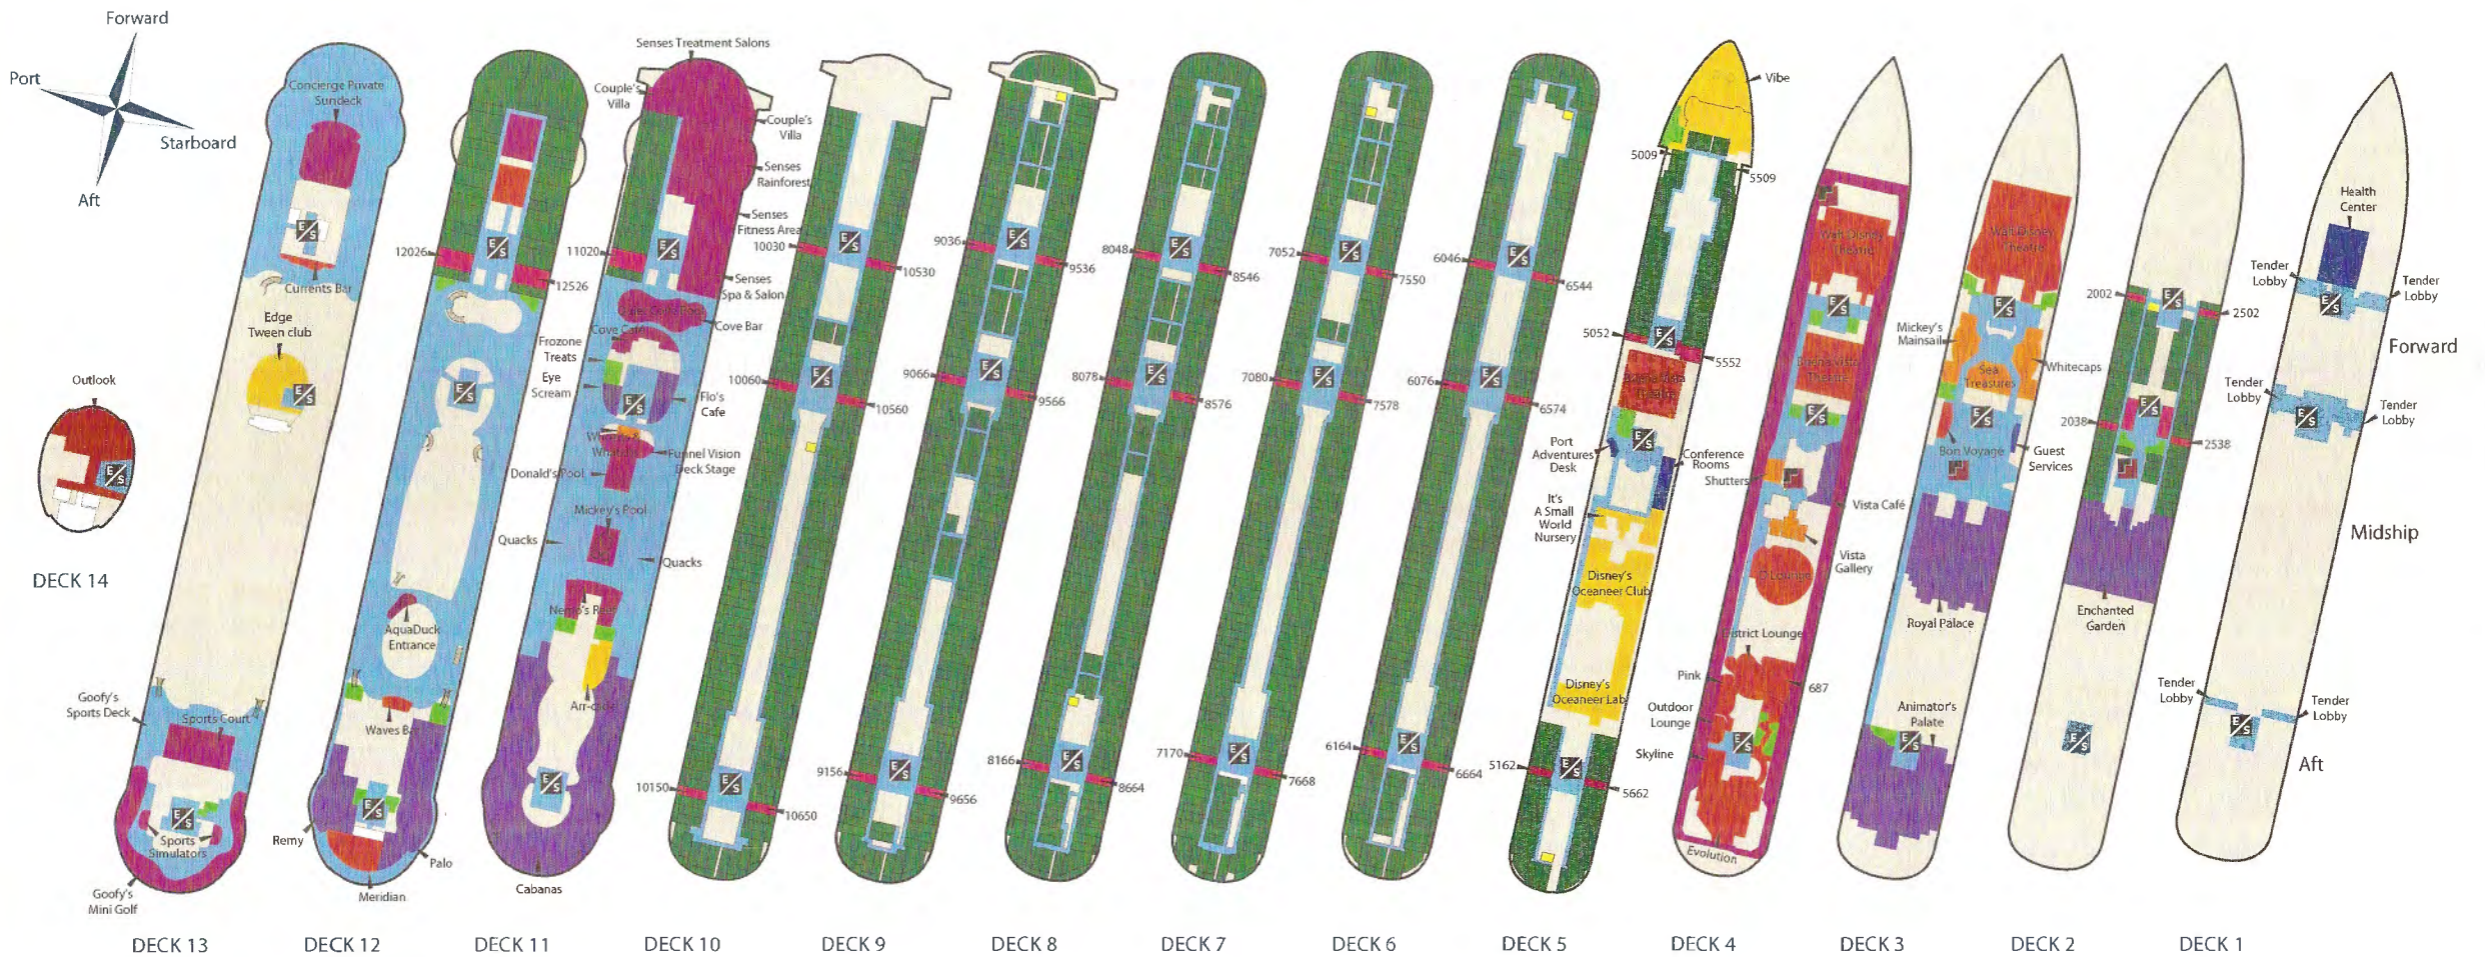

DISNEY DREAM™ SHIP MAP

SHIP INFORMATION

Overall length 1,115 feet
 Gross Tonnage 130,000
 Ships Registry The Bahamas
 Home Port Port Canaveral
 1,250 Staterooms

For your convenience, rooms near the elevator have been highlighted. ODD number rooms face the EVEN numbered rooms. All rooms run in consecutive order.

- Children and Tween
- Entertainment: Nightlife and Lounges
- Food & Beverage
- Merchandise
- Non-Guest Areas

- Recreation
- Restrooms
- Services
- Staterooms
- Walkways

- Accessible
- Elevator/Stairs
- Stairs
- Guest Laundry